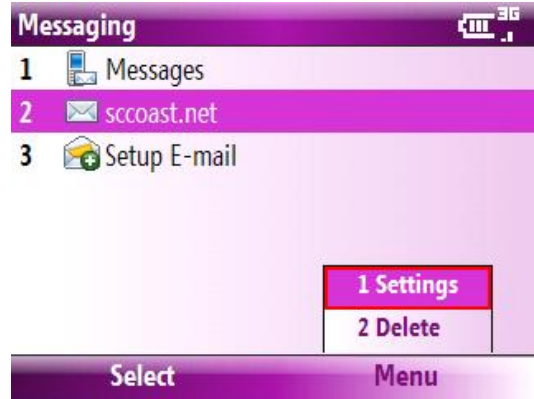

To upgrade a Windows Mobile 6.1 PDA to HTC Email Powered by Google™

1. Click 'Start'.

2. Click 'Messaging'.

3. Navigate down on device navigation box to reach sccoast.net email account. Click 'Menu'.

4. Click 'Settings'.

5. Click 'Edit Account Setup'.

6. Click 'Next'.

7. Click 'Next'.

E-mail Setup abc 3G

Your name:

(Example: Kevin Cook)

Account display name:
sccoast.net
The name for this account on this device.

[Previous](#) [Next](#)