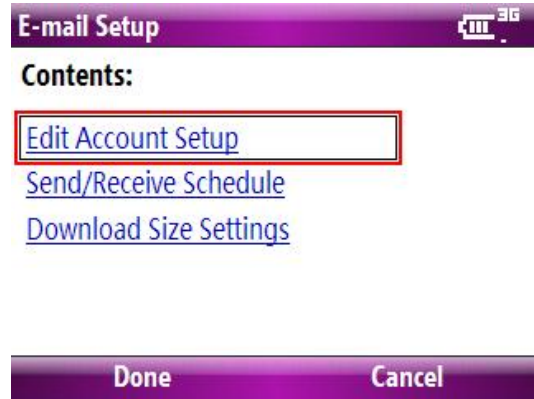

5. Click 'Edit Account Setup'.