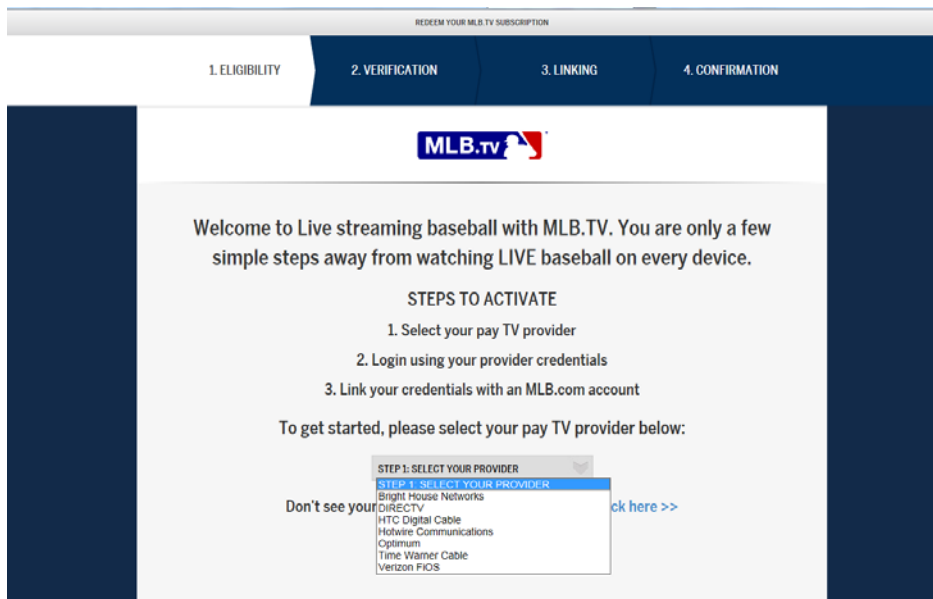

MLB.TV Verification Instructions

Step 1 – Select HTC Digital Cable from drop down menu.

Step 2 – Login-in using your HTC TV Everywhere Username and Password.

Step 3 – Enter or create an MLB.com Account. This step links your HTC TV Everywhere Username and Password with your MLB.com Account.

Step 4 – Log-in to MLB.TV to enjoy LIVE Baseball games. Your MLB.com Account will be used to log-into future sessions or to use the MLB At Bat App.