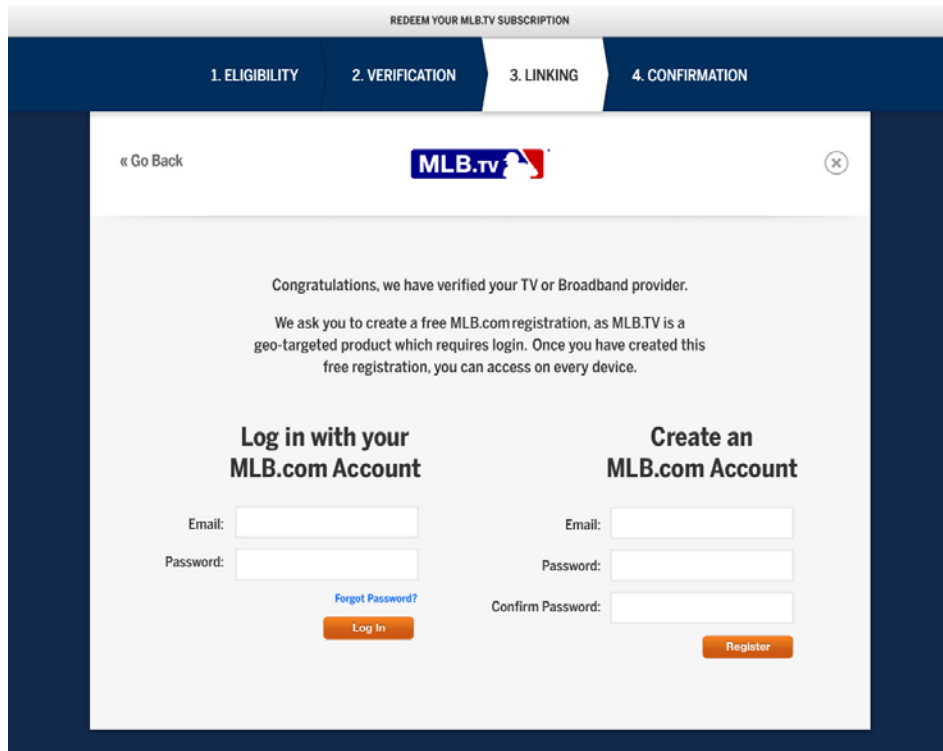

MLB.TV Verification Instructions

Step 1 – Select HTC Digital Cable from drop down menu.

Step 2 – Login-in using your HTC TV Everywhere Username and Password.

Step 3 – Enter or create an MLB.com Account. This step links your HTC TV Everywhere Username and Password with your MLB.com Account.

Step 4 – Log-in to MLB.TV to enjoy LIVE Baseball games. Your MLB.com Account will be used to log-into future sessions or to use the MLB At Bat App.