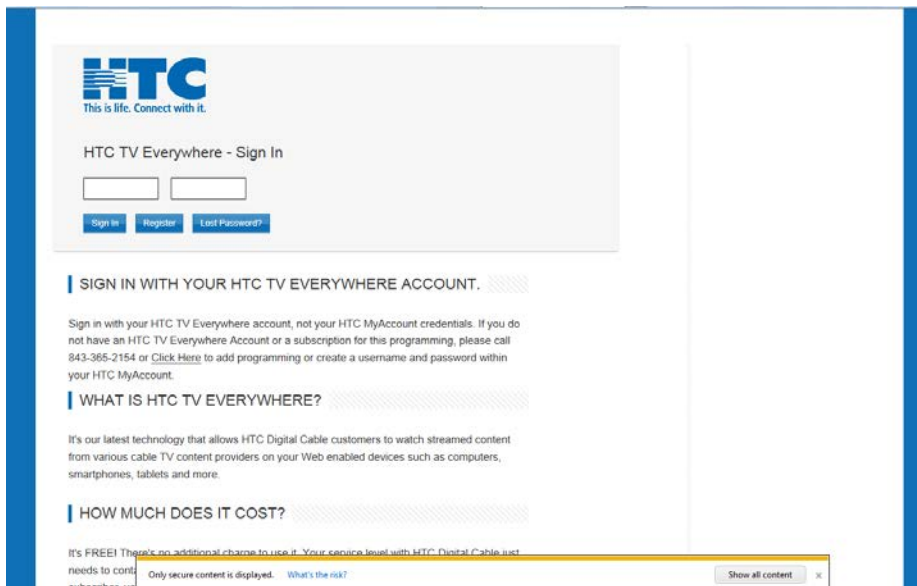

MLB.TV Verification Instructions

Step 1 – Select HTC Digital Cable from drop down menu.

Step 2 – Login-in using your HTC TV Everywhere Username and Password.

Step 3 – Enter or create an MLB.com Account. This step links your HTC TV Everywhere Username and Password with your MLB.com Account.