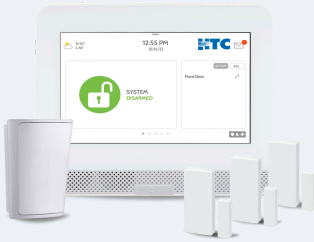

HTC SECURITY

STEP 1 CHOOSE YOUR KIT

Available for Self Installation or Professional Installation

IQ Hub Kit MSRP \$525

IQ4 Kit MSRP \$625

	IQ Hub Kit	IQ5 Kit
7 inch HD touchscreen	✓	✓
Built-in Siren	✓	✓
Motion Sensor	✓	✓
Yard Sign	✓	✓
Window Decals	✓	✓
3 Door/Window Contacts	✓	✓
Built-in Glass Break Detector		✓
Built-in 8MP Arm/Disarm Camera		✓